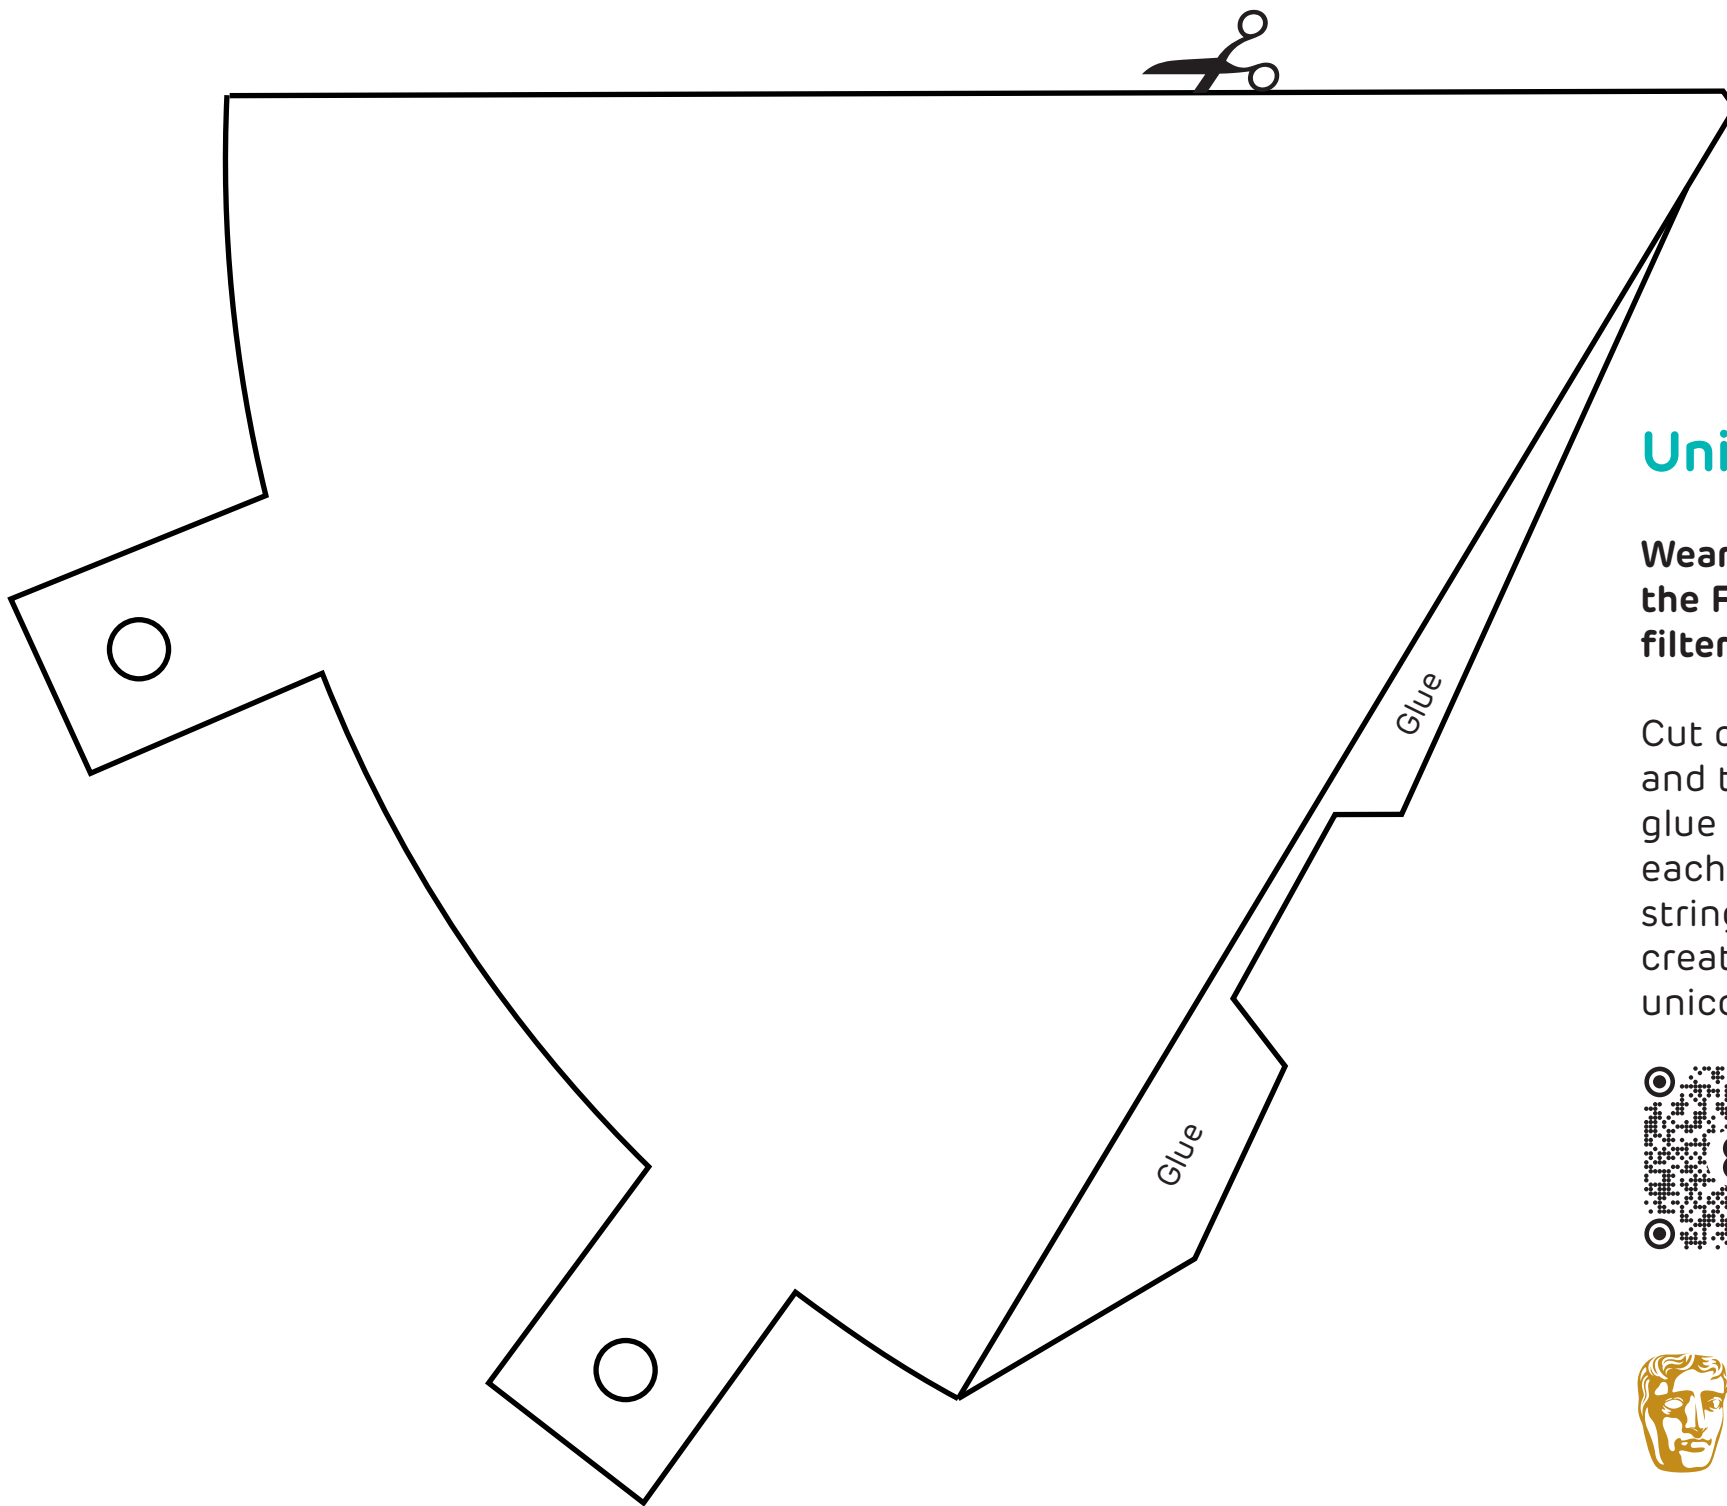

Unicorn Horn

Wear your unicorn horn in the Fantasy AR film set filter.

Cut out the shape, roll up, and then glue along the glue tab. Finally attach each end of a piece of string to the holes to create your own magical unicorn horn.