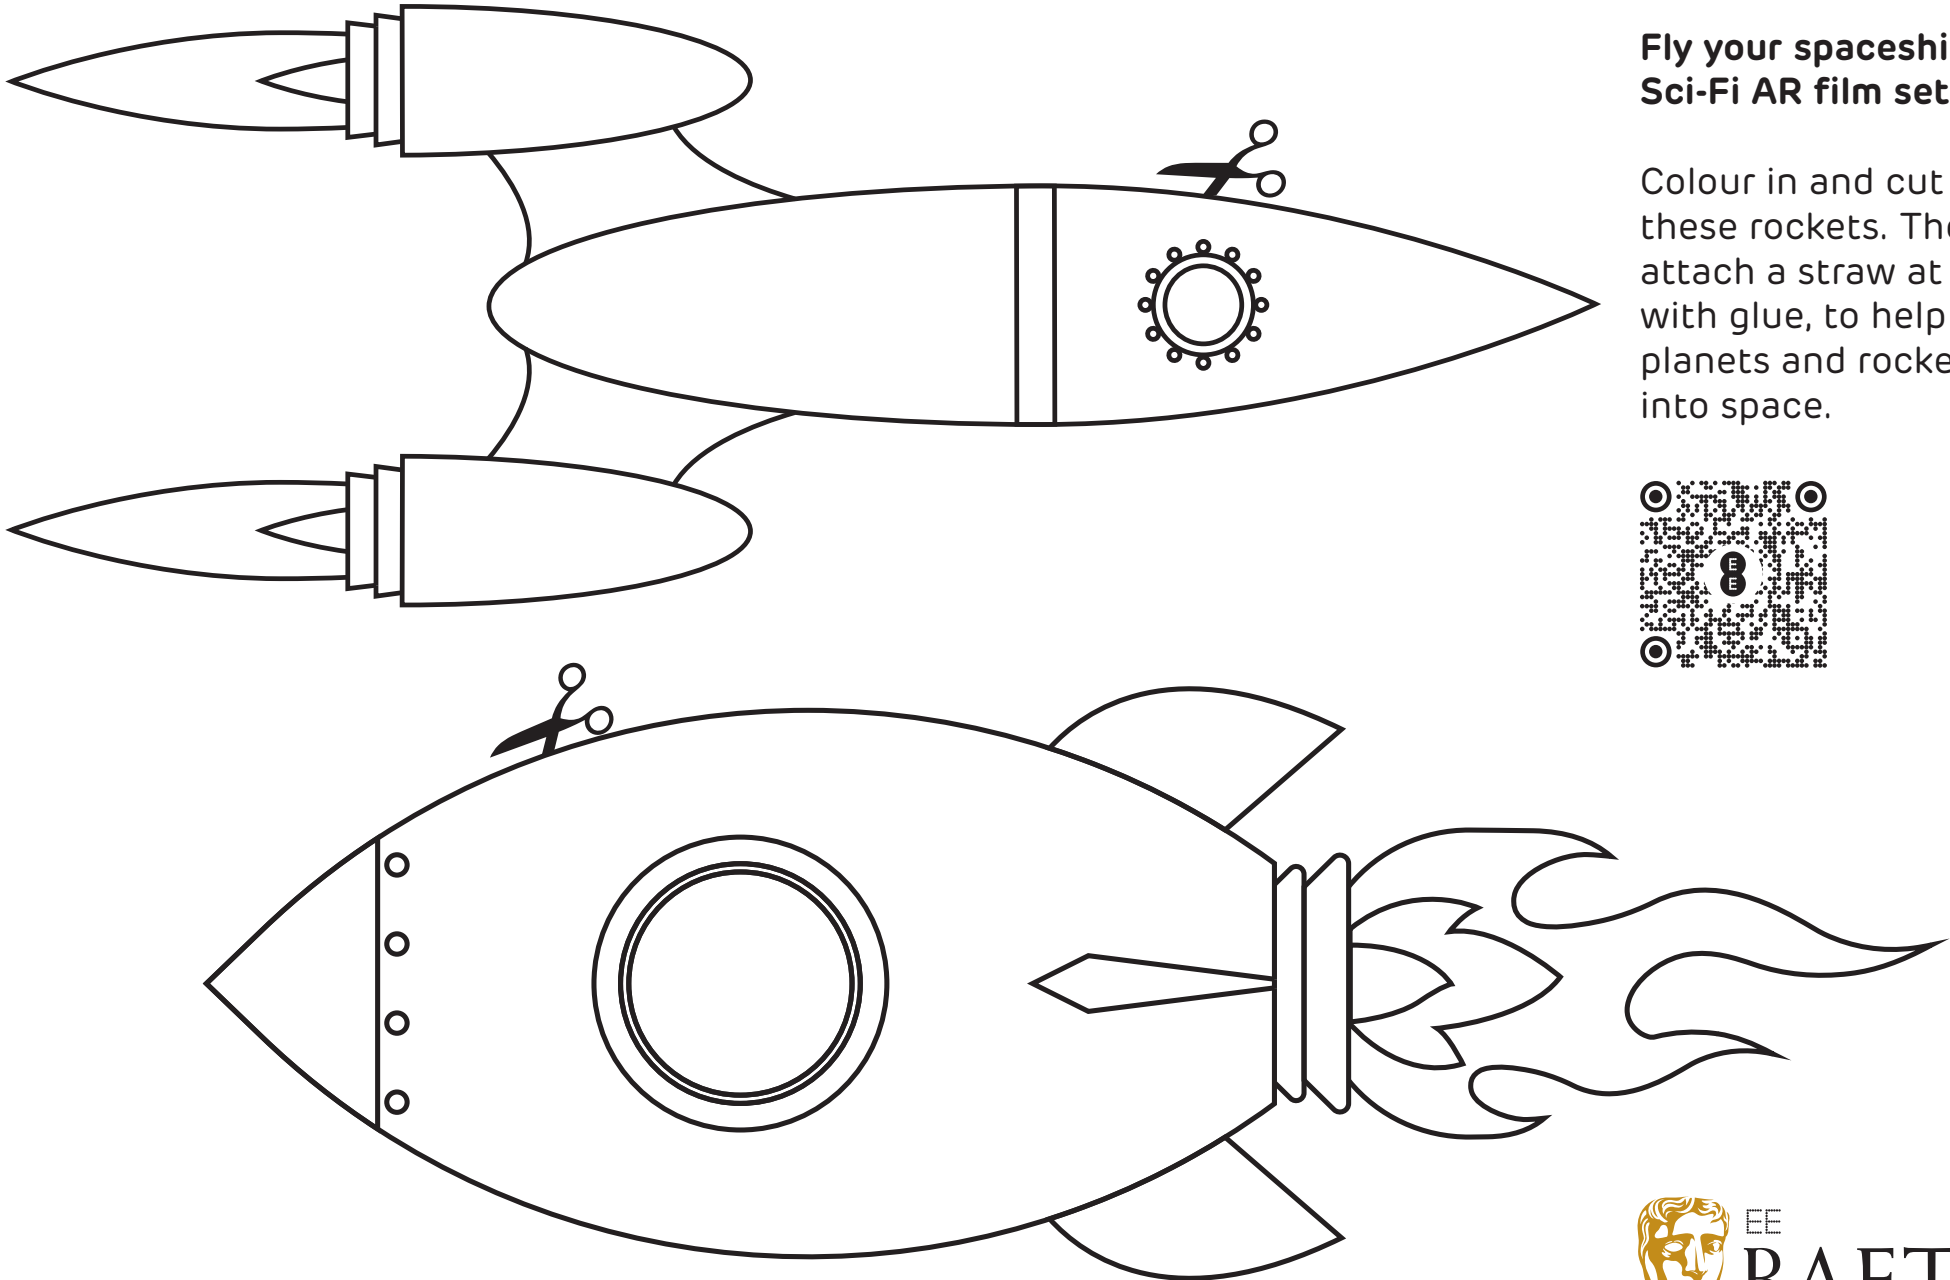

Superhero Masks

**Wear your mask in our
Action AR film set filter.**

Colour in and cut out the
mask to reveal your inner
superhero.

Superhero Masks

**Wear your mask in our
Action AR film set filter.**

Colour in and cut out the
mask to reveal your inner
superhero.

Hero Shield

**Wear your mask in our
Action AR film set filter.**

Colour in and cut out the
mask to reveal your inner
superhero.

The Astronaut

**Wear your helmet in the
Sci-Fi AR film set filter.**

Colour in and cut out the
helmet and visor to become
a space explorer.

Spaceships

Fly your spaceship in the Sci-Fi AR film set filter.

Colour in and cut out these rockets. Then attach a straw at the back with glue, to help your planets and rockets fly into space.

Planets

Include your planet in the Sci-Fi AR film set filter.